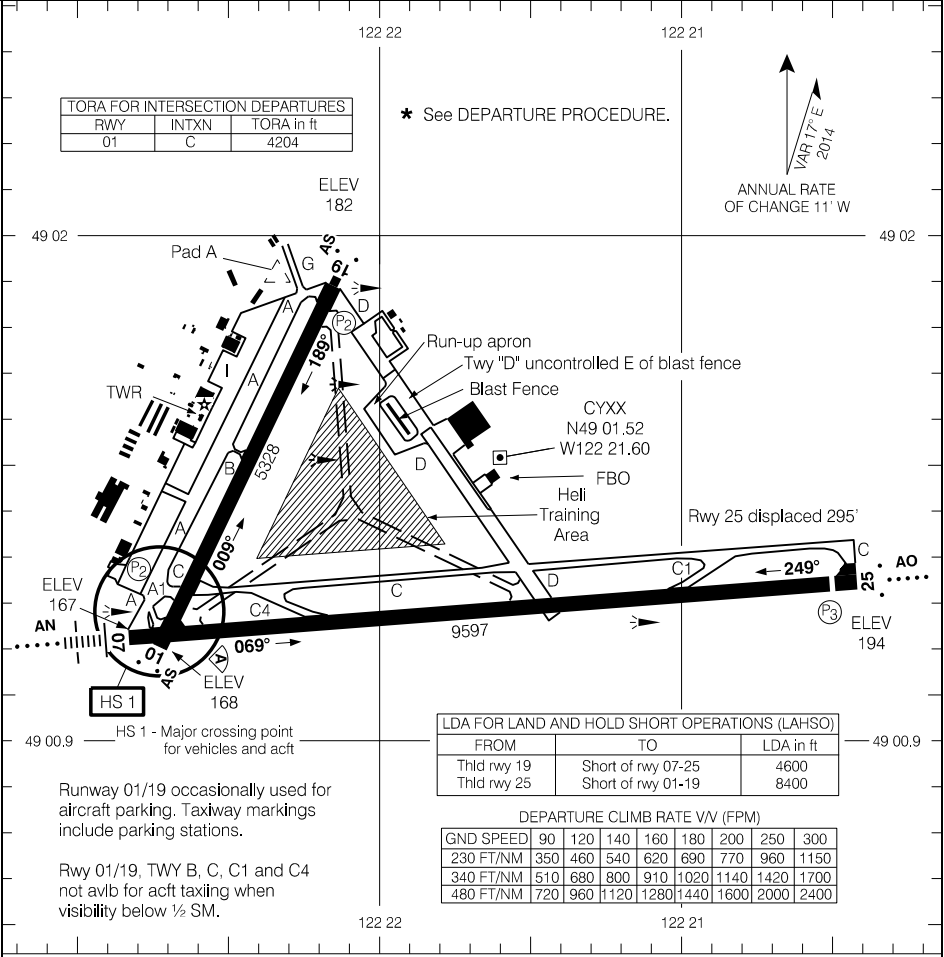

AERODROME CHART

● ATIS - 119.8	● GND - 121.8	● TWR - 119.4 295.0 ● RADIO Cranbrook - 119.4 295.0	TML Victoria - 132.7 290.8
			MF*

DECL	DISTS	01	19	07	25			
TORA		5328	5328	9597	9597			
TODA		6178	5854	10101	10581			
ASDA		5328	5328	9597	9695			
LDA		5328	5328	9597	9302			

RUNWAY LEVEL OF SERVICE	
RVO RWY 07: RVR 1200 RWY 25: (1/2sm)	LVO NOT AUTHORIZED
TAKE-OFF MINIMA Rwy 01: Not Assessed Rwys 07; 19; 25: *	SCALE IN FEET 1000 0 1000 2000 3000